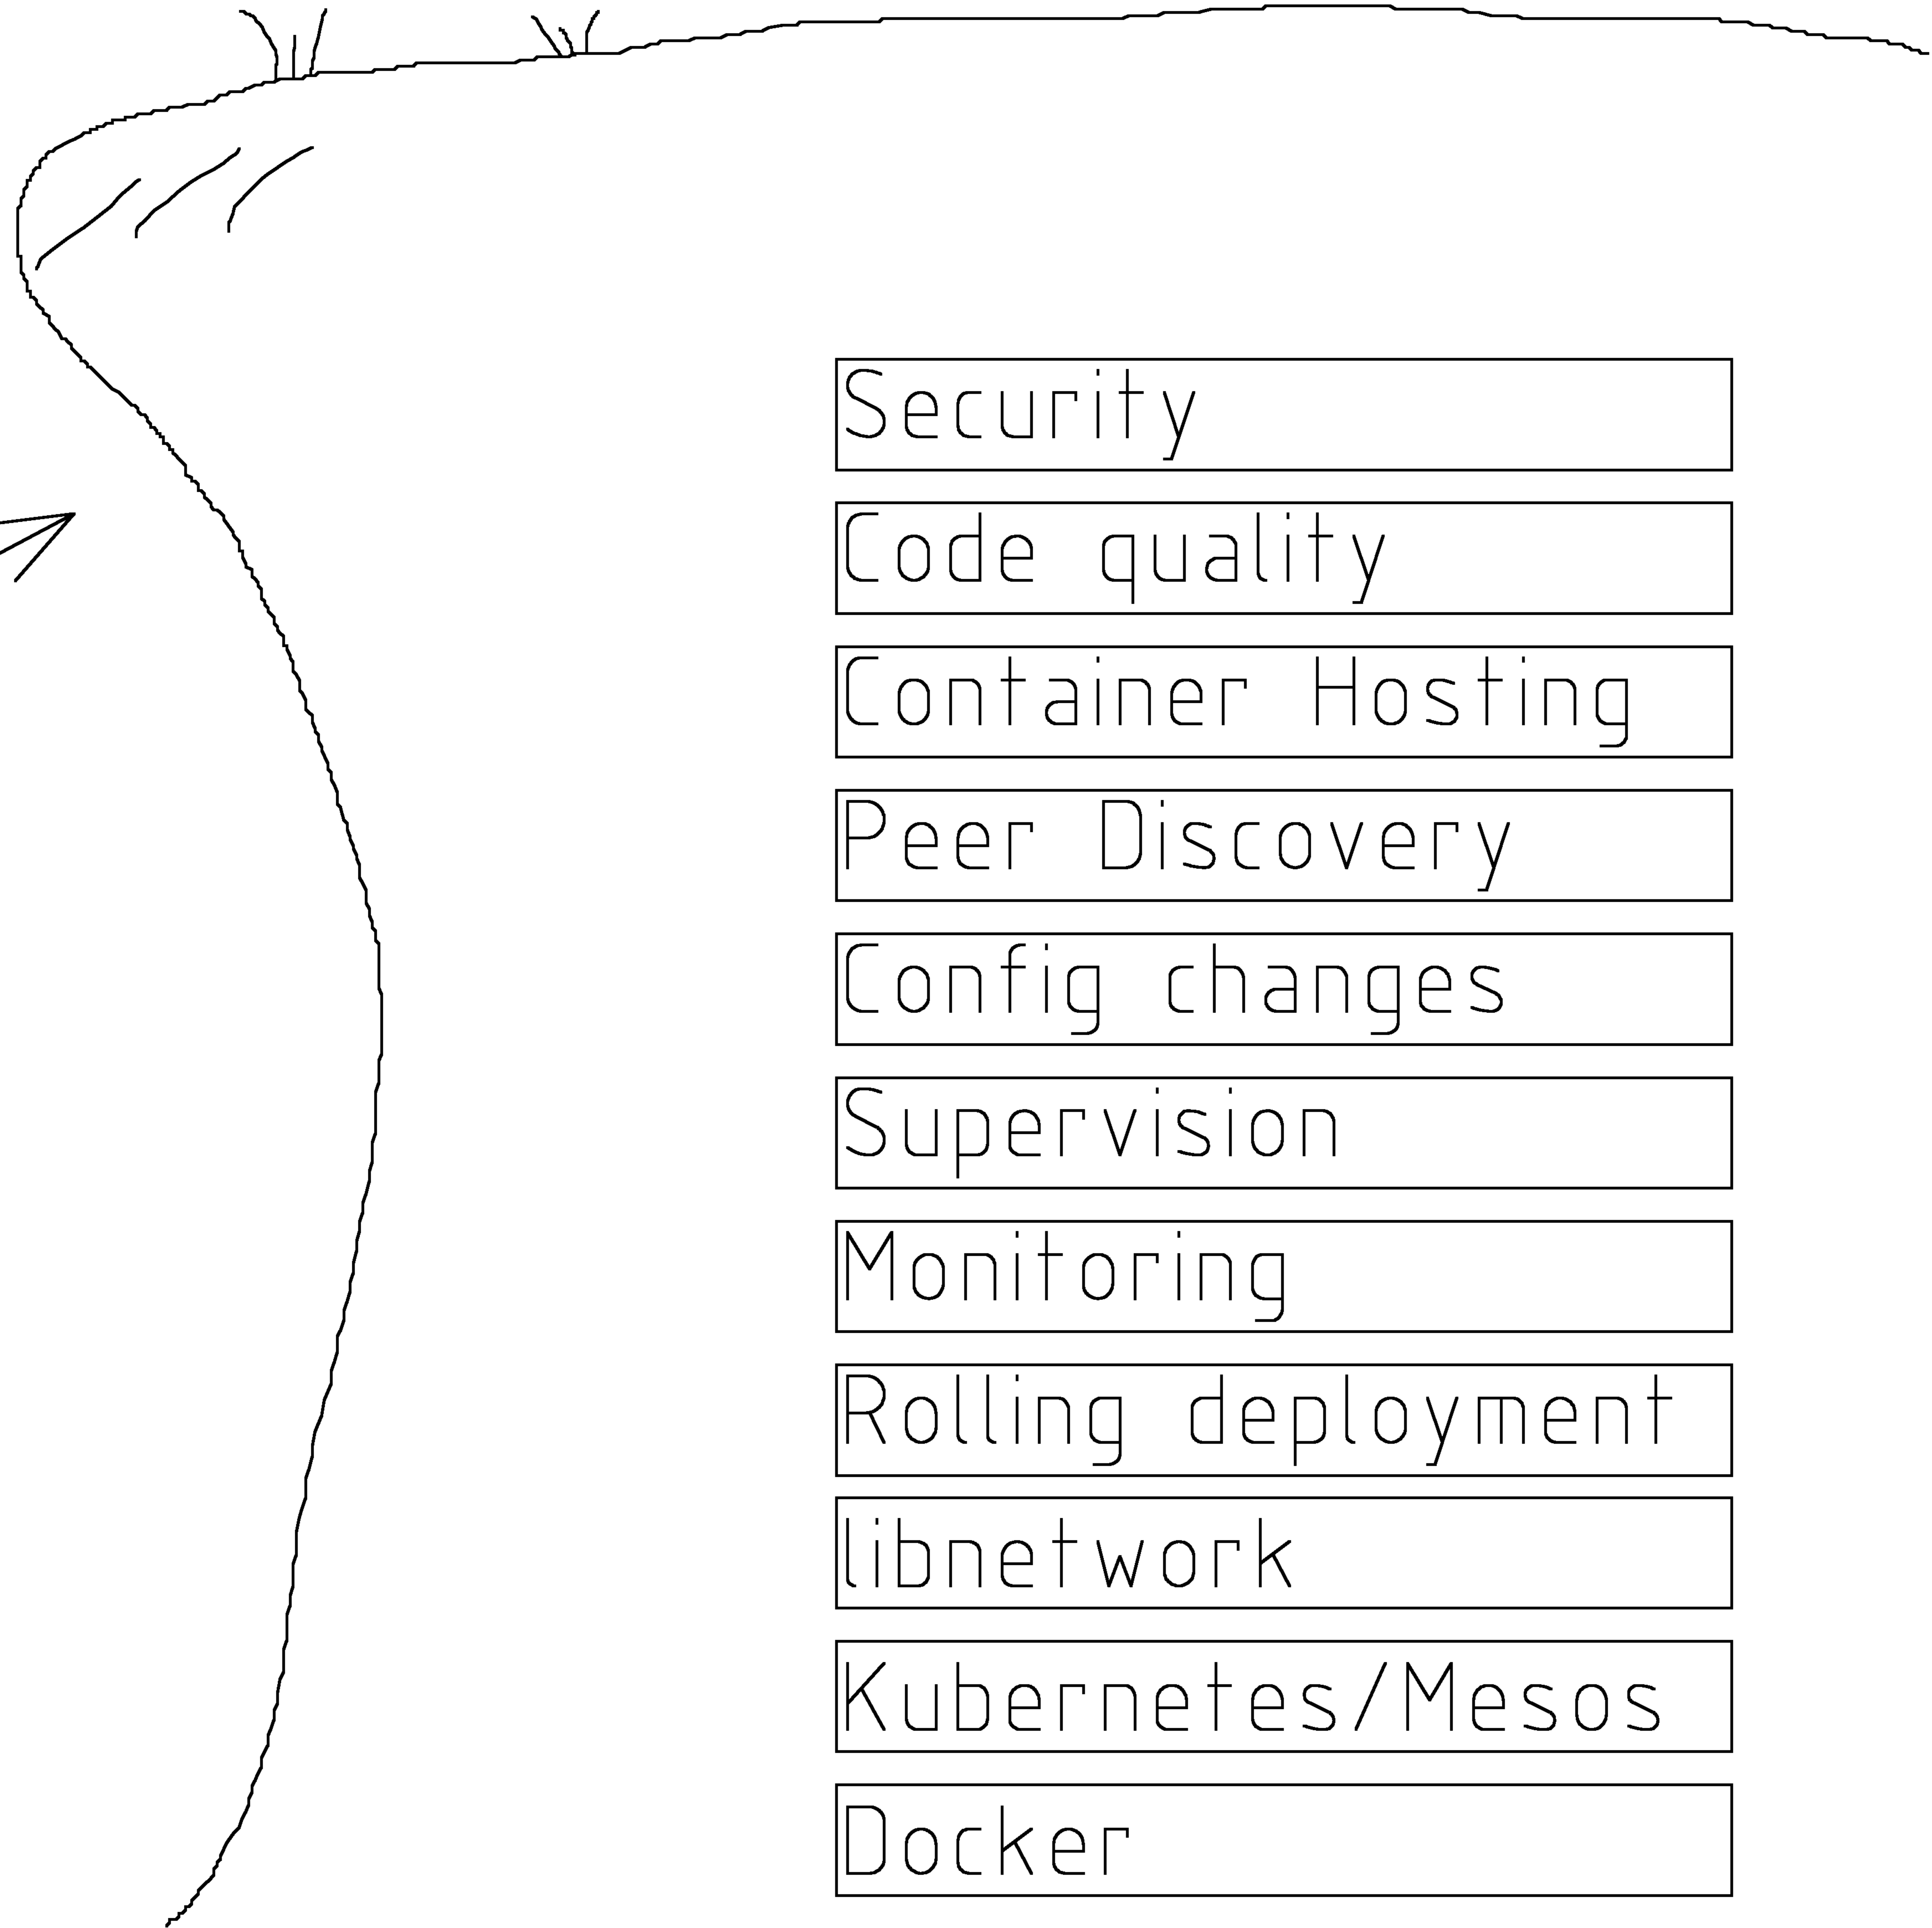

DEV

PROD

The
«learning cliff»

Security

Code quality

Container Hosting

Peer Discovery

Config changes

Supervision

Monitoring

Rolling deployment

libnetwork

Kubernetes/Mesos

Docker

Docker